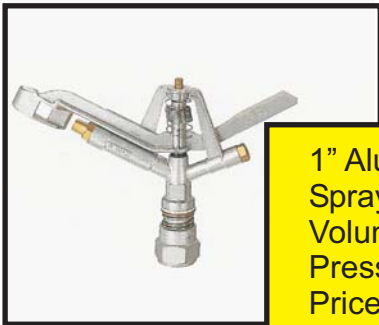

# Commercial Sprinklers

1/2" Brass Alloy Full Circle Impact  
 Spray Diameter: 30 - 60 feet  
 Volume: 3.5 - 7 gpm  
 Pressure: 25 - 50 PSI  
 Price: \$8.95 each    3/4" Price: \$9.95 each

1/2" Brass Alloy Adjustable Impact  
 Spray Diameter: 30 - 60 feet  
 Volume: 3.5 - 7 gpm  
 Pressure: 25 - 50 PSI  
 Price: \$9.85 each

Brass Alloy Fine Spray  
 Adjustable Design  
 Pressure: 25 PSI  
 Price: \$5.30 each

Specialty Nozzles  
 Chrome Alloy Price: \$3.55    Plastic Price: \$2.40

**Hydroflo Pumps USA, Inc.**  
 Nashville, TN.  
 Granger, IN.

3/4" Aluminum Alloy Full Circle Impact  
Spray Diameter: 45 - 80 feet  
Volume: 5 - 10 gpm  
Pressure: 40 - 70 PSI  
Price: \$18.80

1" Aluminum Alloy Full Circle Impact  
Spray Diameter: 90 - 125 feet  
Volume: 15 - 20 gpm  
Pressure: 50 - 80 PSI  
Price: \$24.00

3/4" Aluminum Alloy Adjustable  
Price: \$29.90

1" Aluminum Alloy Adjustable  
Price: \$38.50

Aluminum End Guns - Adjustable  
2" Inlet - 1/2" Nozzle - \$178.00  
50 - 70gpm at 50 - 90psi  
1 1/2" Inlet - 3/8" Nozzle - \$148.00  
25 - 50gpm at 50 - 90psi  
Spray Radius for each 50 - 100 feet