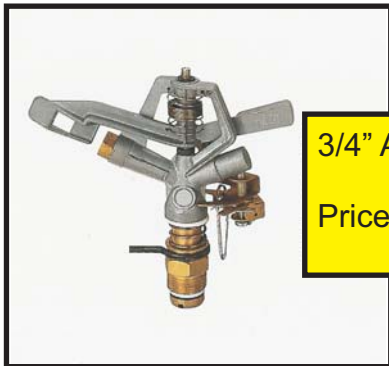

# Commercial Sprinklers

1/2" Brass Alloy Full Circle Impact  
 Spray Diameter: 30 - 60 feet  
 Volume: 3.5 - 7 gpm  
 Pressure: 25 - 50 PSI  
 Price: \$8.95 each    3/4" Price: \$9.95 each

1/2" Brass Alloy Adjustable Impact  
 Spray Diameter: 30 - 60 feet  
 Volume: 3.5 - 7 gpm  
 Pressure: 25 - 50 PSI  
 Price: \$9.85 each

Brass Alloy Fine Spray  
 Adjustable Design  
 Pressure: 25 PSI  
 Price: \$5.30 each

Specialty Nozzles  
 Chrome Alloy Price: \$3.55    Plastic Price: \$2.40

**Hydroflo Pumps USA, Inc.**  
 Nashville, TN.  
 Granger, IN.

3/4" Aluminum Alloy Full Circle Impact  
Spray Diameter: 45 - 80 feet  
Volume: 5 - 10 gpm  
Pressure: 40 - 70 PSI  
Price: \$18.80

1" Aluminum Alloy Full Circle Impact  
Spray Diameter: 90 - 125 feet  
Volume: 15 - 20 gpm  
Pressure: 50 - 80 PSI  
Price: \$24.00

3/4" Aluminum Alloy Adjustable  
Price: \$29.90

1" Aluminum Alloy Adjustable  
Price: \$38.50

Aluminum End Guns - Adjustable  
2" Inlet - 1/2" Nozzle - \$178.00  
50 - 70gpm at 50 - 90psi  
1 1/2" Inlet - 3/8" Nozzle - \$148.00  
25 - 50gpm at 50 - 90psi  
Spray Radius for each 50 - 100 feet