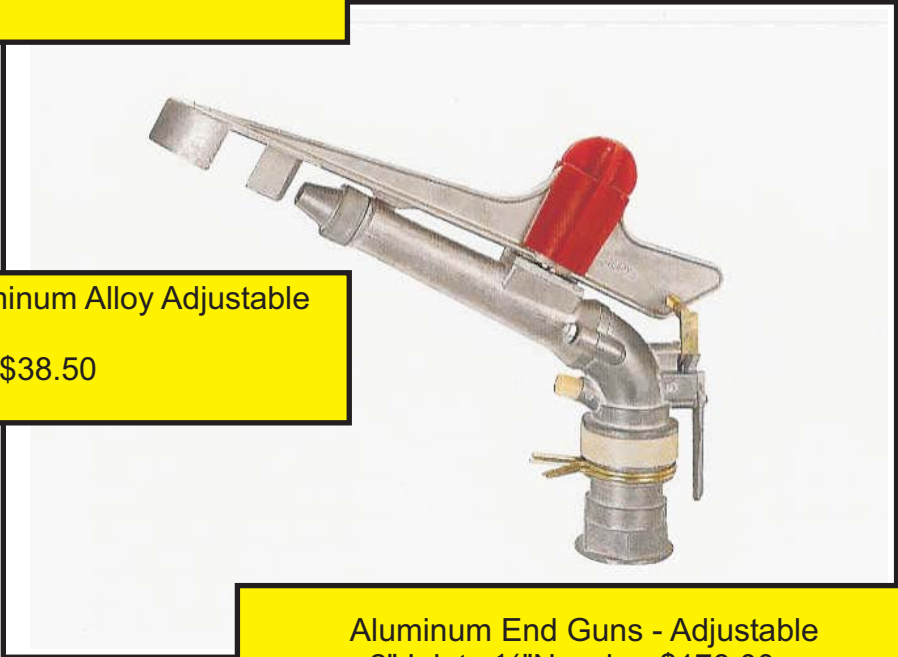

3/4" Aluminum Alloy Full Circle Impact  
Spray Diameter: 45 - 80 feet  
Volume: 5 - 10 gpm  
Pressure: 40 - 70 PSI  
Price: \$18.80

1" Aluminum Alloy Full Circle Impact  
Spray Diameter: 90 - 125 feet  
Volume: 15 - 20 gpm  
Pressure: 50 - 80 PSI  
Price: \$24.00

3/4" Aluminum Alloy Adjustable  
Price: \$29.90

1" Aluminum Alloy Adjustable  
Price: \$38.50

Aluminum End Guns - Adjustable  
2" Inlet - 1/2" Nozzle - \$178.00  
50 - 70gpm at 50 - 90psi  
1 1/2" Inlet - 3/8" Nozzle - \$148.00  
25 - 50gpm at 50 - 90psi  
Spray Radius for each 50 - 100 feet