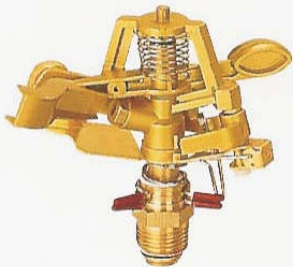

# Commercial Sprinklers

1/2" Brass Alloy Full Circle Impact  
 Spray Diameter: 30 - 60 feet  
 Volume: 3.5 - 7 gpm  
 Pressure: 25 - 50 PSI  
 Price: \$8.95 each    3/4" Price: \$9.95 each

1/2" Brass Alloy Adjustable Impact  
 Spray Diameter: 30 - 60 feet  
 Volume: 3.5 - 7 gpm  
 Pressure: 25 - 50 PSI  
 Price: \$9.85 each

Brass Alloy Fine Spray  
 Adjustable Design  
 Pressure: 25 PSI  
 Price: \$5.30 each

Specialty Nozzles  
 Chrome Alloy Price: \$3.55    Plastic Price: \$2.40

**Hydroflo Pumps USA, Inc.**  
 Nashville, TN.  
 Granger, IN.

3/4" Aluminum Alloy Full Circle Impact  
Spray Diameter: 45 - 80 feet  
Volume: 5 - 10 gpm  
Pressure: 40 - 70 PSI  
Price: \$18.80

1" Aluminum Alloy Full Circle Impact  
Spray Diameter: 90 - 125 feet  
Volume: 15 - 20 gpm  
Pressure: 50 - 80 PSI  
Price: \$24.00

3/4" Aluminum Alloy Adjustable  
Price: \$29.90

1" Aluminum Alloy Adjustable  
Price: \$38.50

Aluminum End Guns - Adjustable  
2" Inlet - 1/2" Nozzle - \$178.00  
50 - 70gpm at 50 - 90psi  
1 1/2" Inlet - 3/8" Nozzle - \$148.00  
25 - 50gpm at 50 - 90psi  
Spray Radius for each 50 - 100 feet